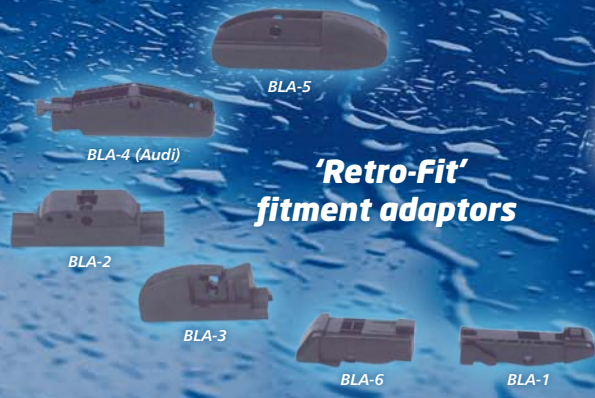

**'Retro-Fit'
fitment adaptors**